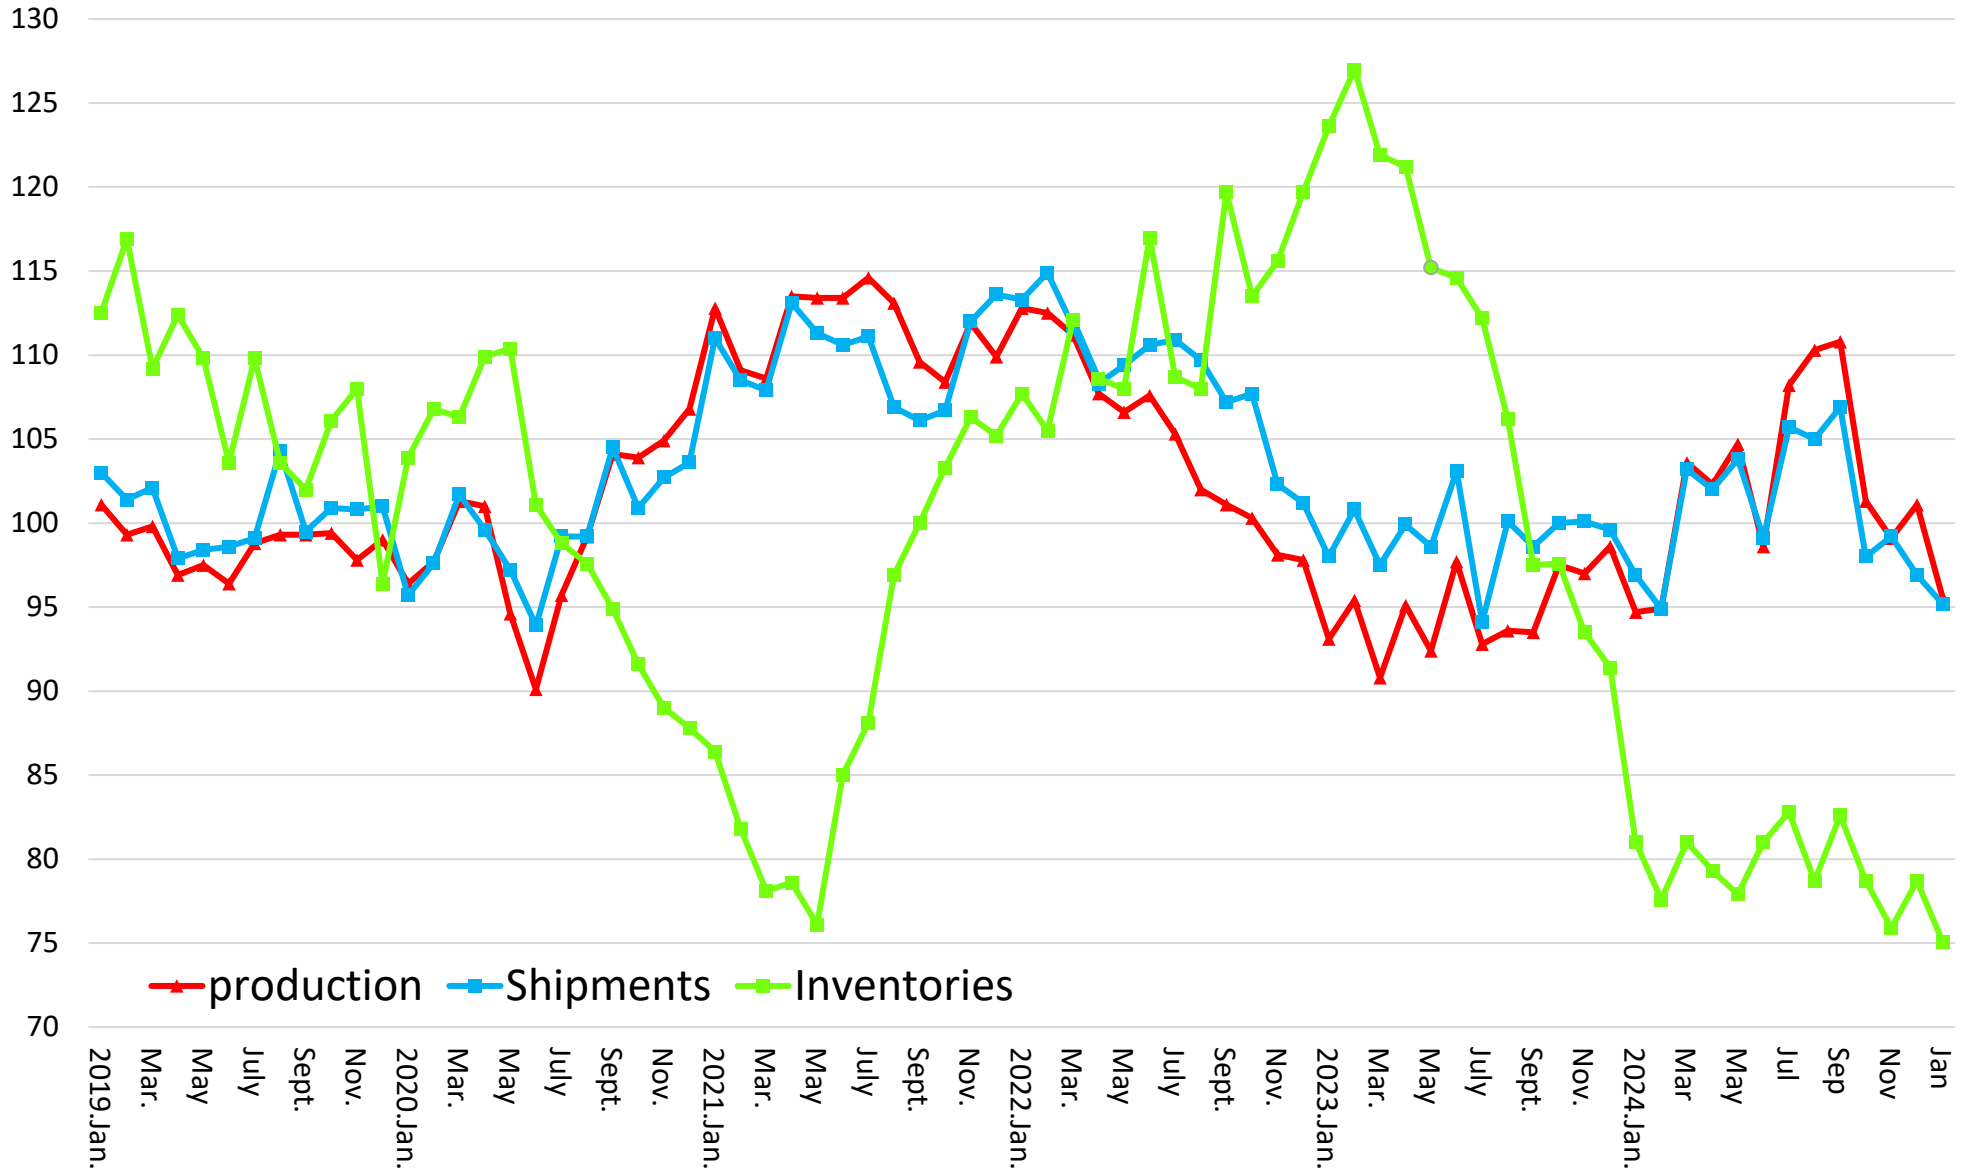

Production/Shipping/Inventory Index (Manufacturing)

(Source : Minister of Economy, Trade and Industry Indices of Industrial Production index,2020= 100)

Production/Shipping/Inventory Index (Chemicals excl. Medicine)

(Source : Minister of Economy, Trade and Industry Indices of Industrial Production index,2020= 100)

Production/Shipping/Inventory Index (Electronic parts and devices)

(Source : Minister of Economy, Trade and Industry Indices of Industrial Production index,2020= 100)

Production/Shipping/Inventory Index (Transport equipment)

(Source : Minister of Economy, Trade and Industry Indices of Industrial Production index,2020= 100)