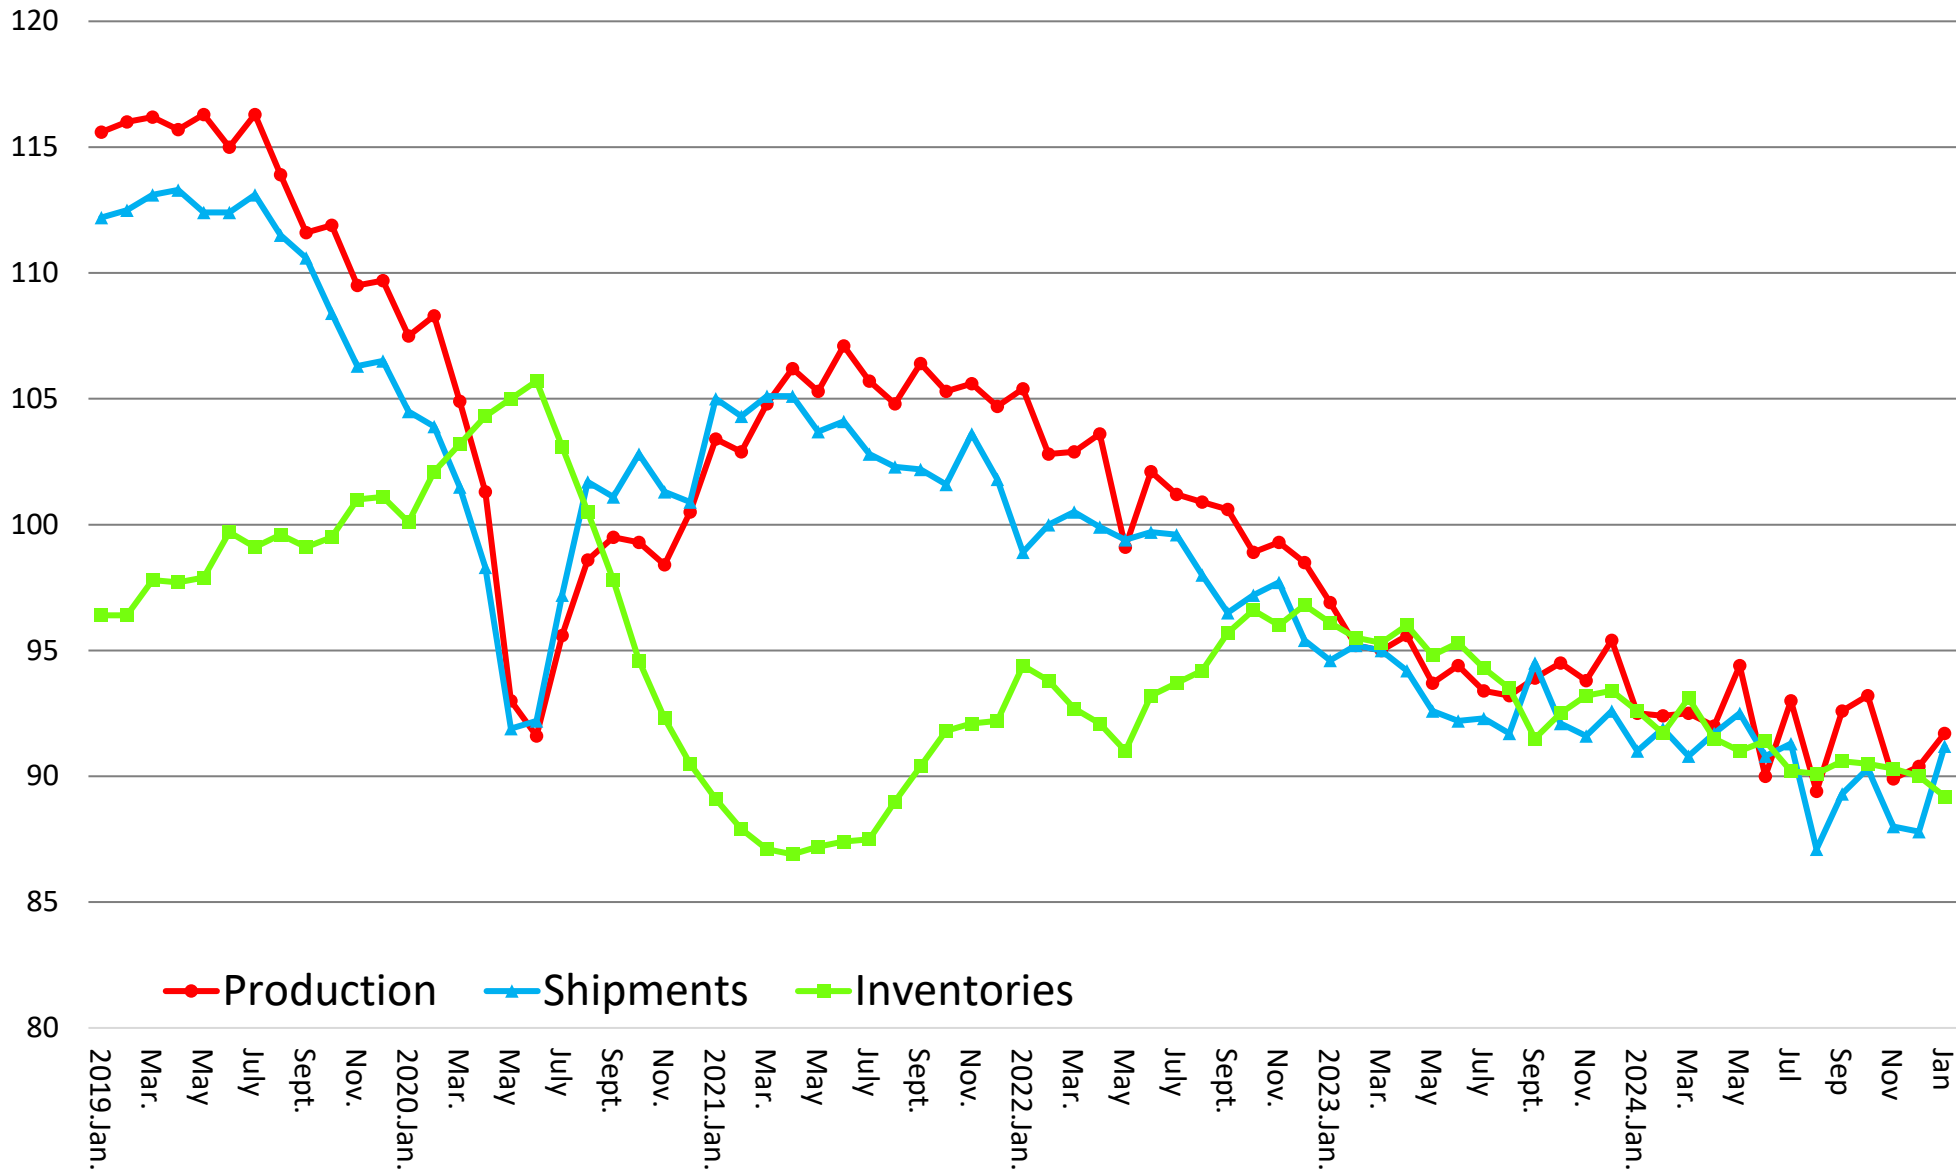

Production/Shipping/Inventory Index (Manufacturing)

(Source : Minister of Economy, Trade and Industry Indices of Industrial Production index,2020= 100)

Production/Shipping/Inventory Index (Chemicals excl. Medicine)

(Source : Minister of Economy, Trade and Industry Indices of Industrial Production index,2020= 100)

Production/Shipping/Inventory Index (Electronic parts and devices)

(Source : Minister of Economy, Trade and Industry Indices of Industrial Production index,2020= 100)

Production/Shipping/Inventory Index (Transport equipment)

(Source : Minister of Economy, Trade and Industry Indices of Industrial Production index,2020= 100)