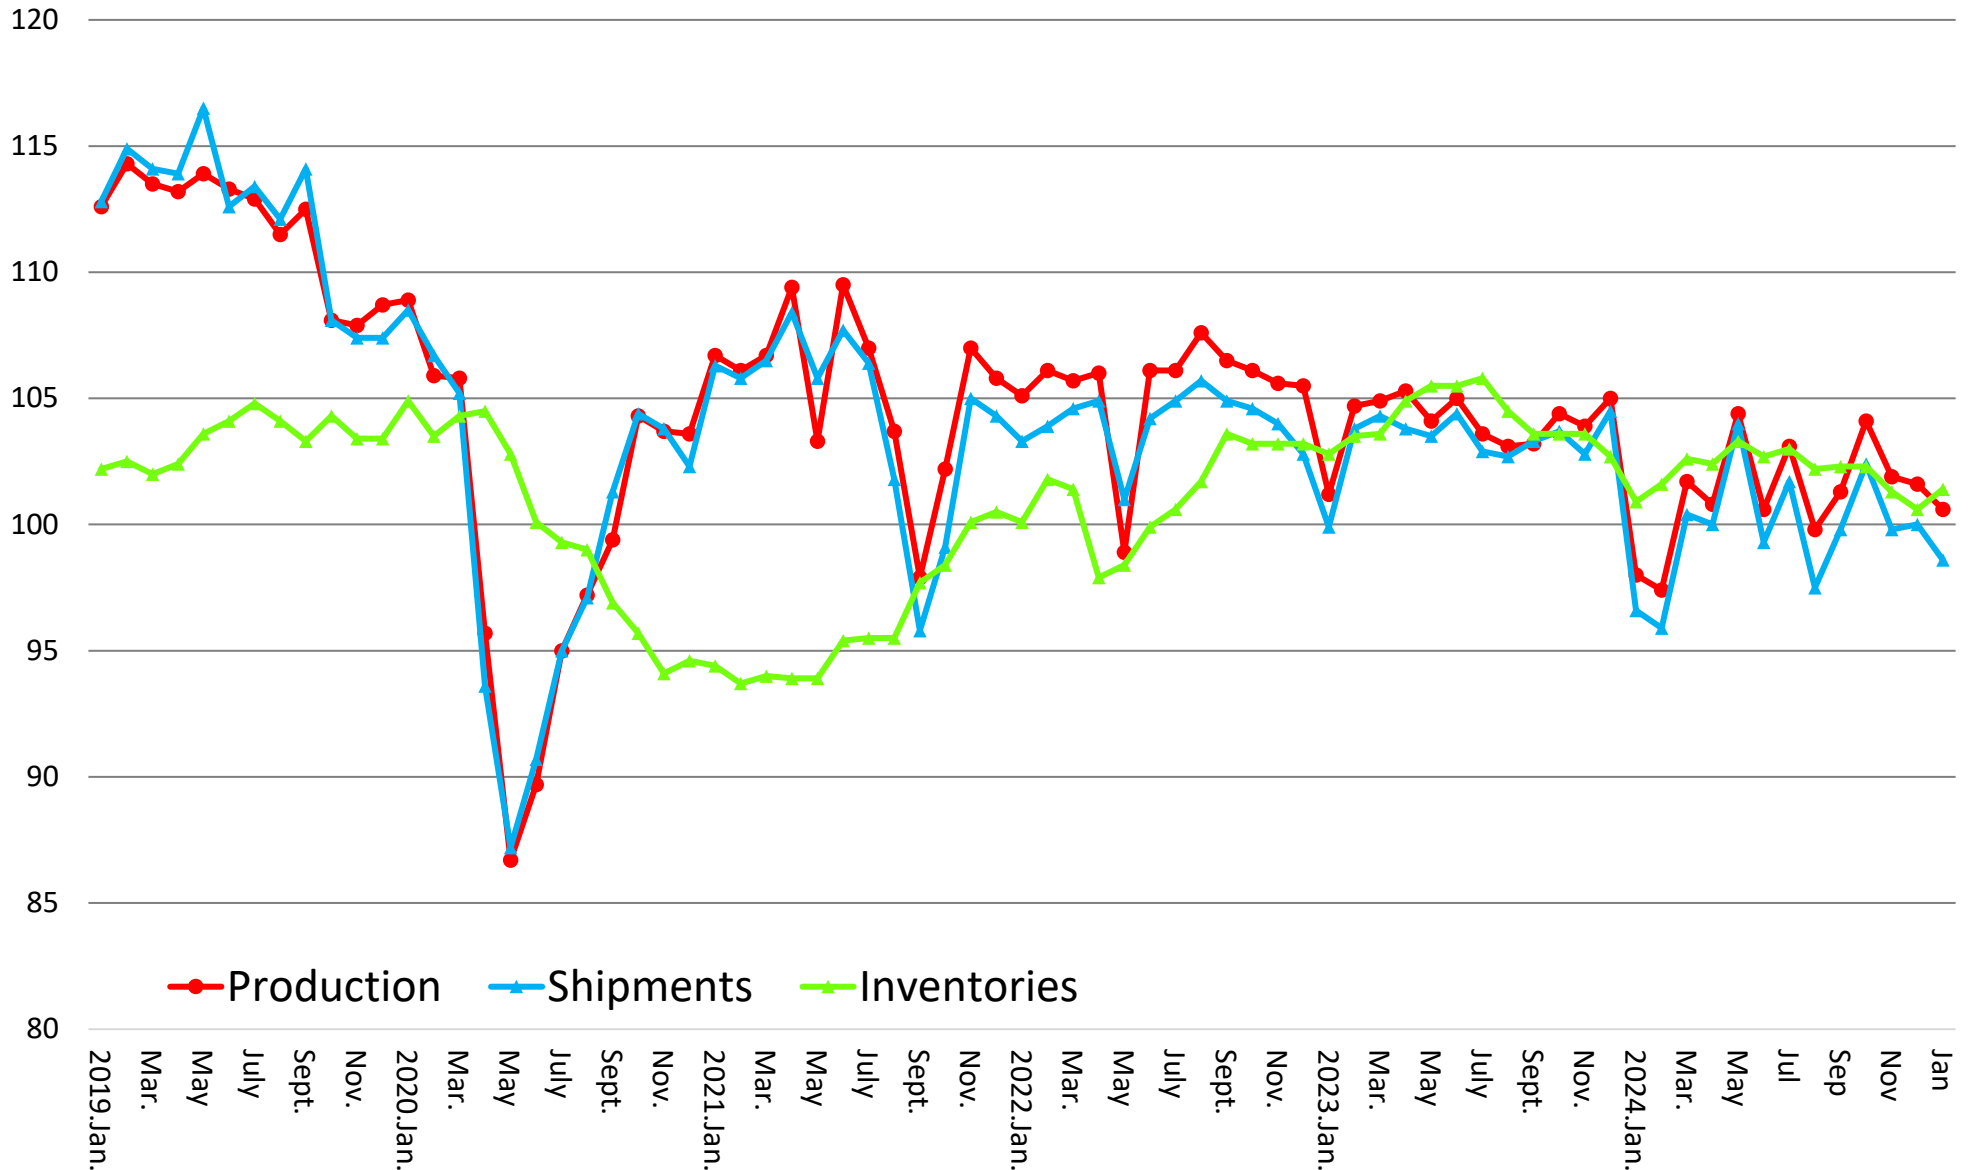

Production/Shipping/Inventory Index (Manufacturing)

(Source : Minister of Economy, Trade and Industry Indices of Industrial Production index,2020= 100)

Production/Shipping/Inventory Index (Chemicals excl. Medicine)

(Source : Minister of Economy, Trade and Industry Indices of Industrial Production index,2020= 100)

Production/Shipping/Inventory Index (Electronic parts and devices)

(Source : Minister of Economy, Trade and Industry Indices of Industrial Production index,2020= 100)

Production/Shipping/Inventory Index (Transport equipment)

(Source : Minister of Economy, Trade and Industry Indices of Industrial Production index,2020= 100)