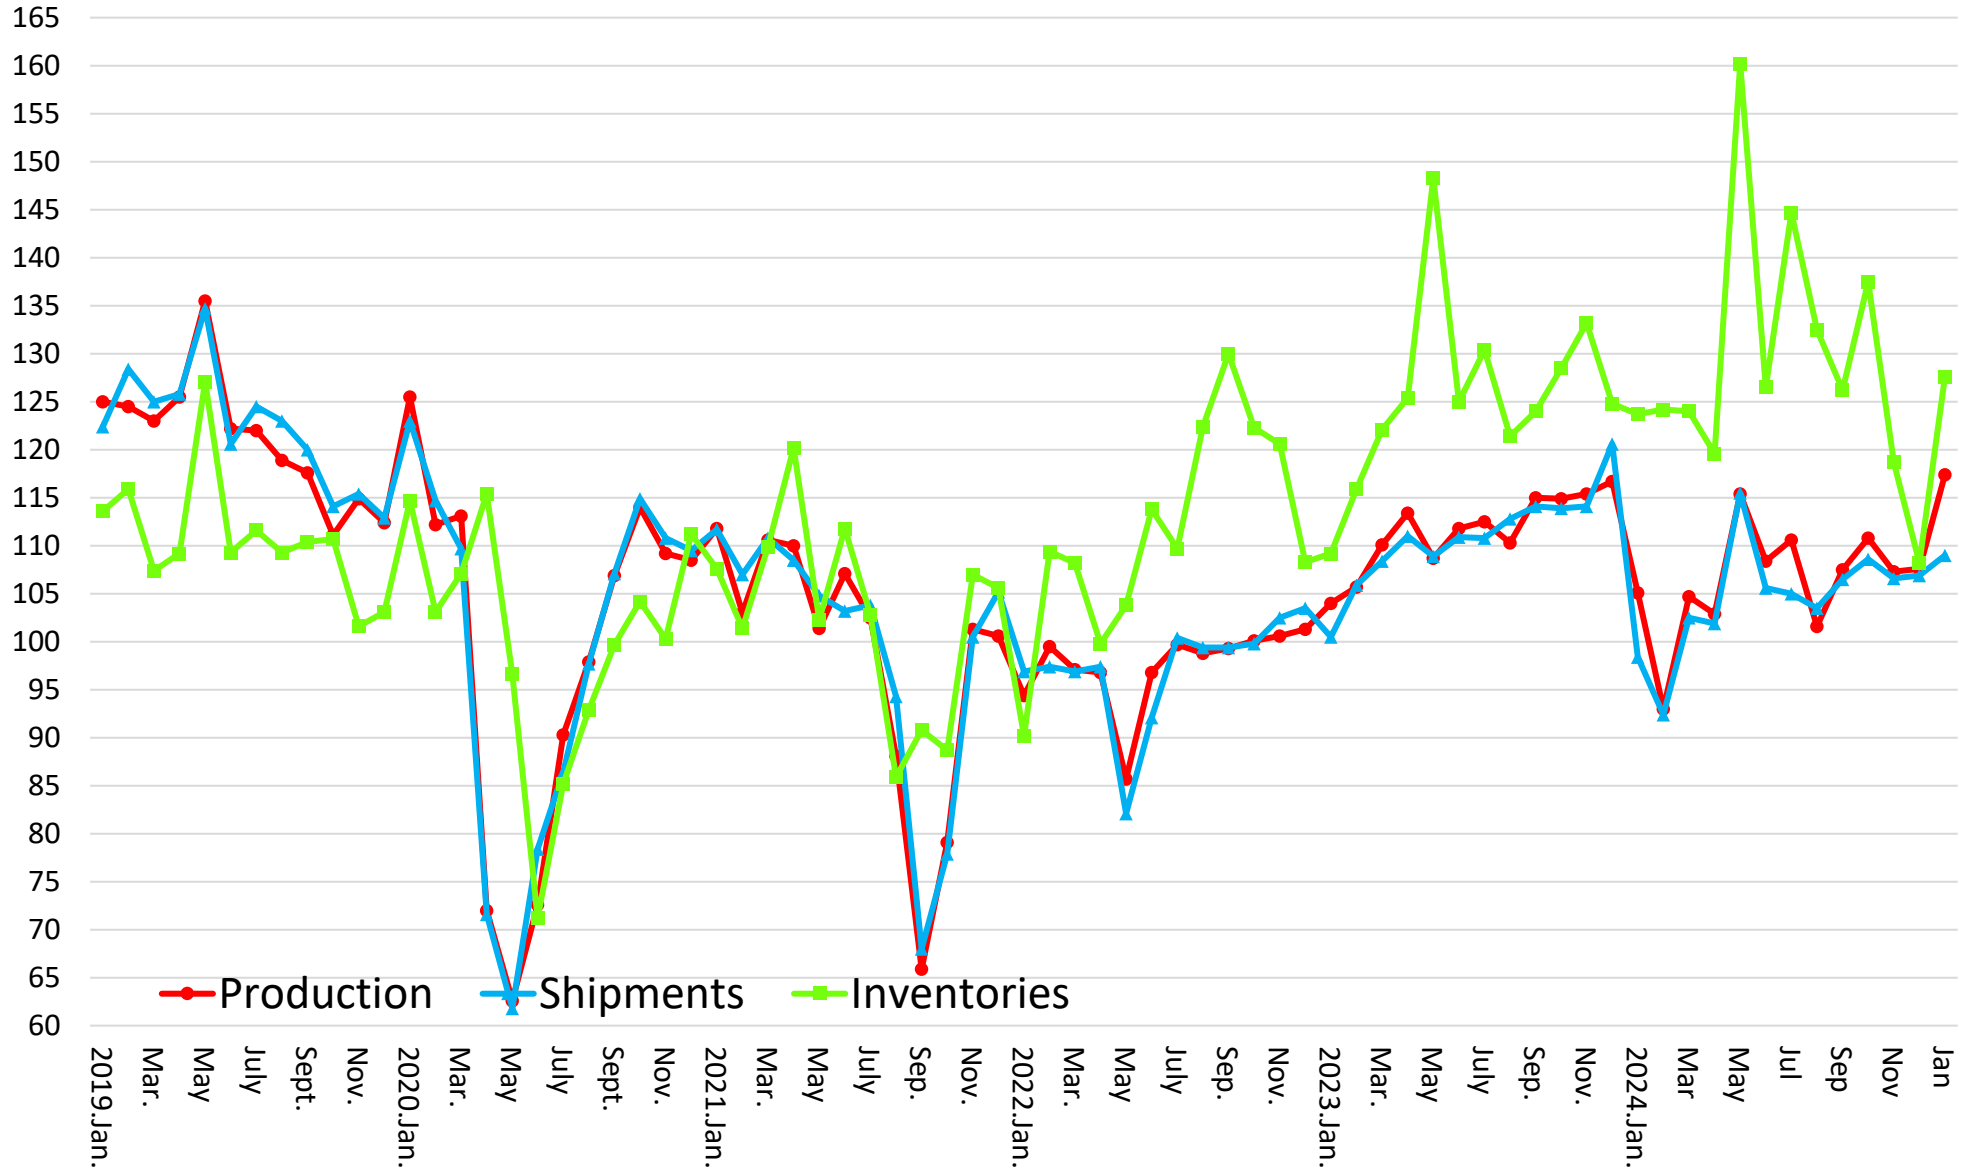

Production/Shipping/Inventory Index (Manufacturing)

(Source : Minister of Economy, Trade and Industry Indices of Industrial Production index,2020= 100)

Production/Shipping/Inventory Index (Chemicals excl. Medicine)

(Source : Minister of Economy, Trade and Industry Indices of Industrial Production index,2020= 100)

Production/Shipping/Inventory Index (Electronic parts and devices)

(Source : Minister of Economy, Trade and Industry Indices of Industrial Production index,2020= 100)

Production/Shipping/Inventory Index (Transport equipment)

(Source : Minister of Economy, Trade and Industry Indices of Industrial Production index,2020= 100)